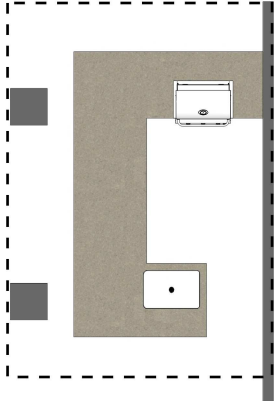

2609 MONTROSE PL SANTA BARBARA, CA 93105

Residence gross square footage.....2,027

Garage gross square footage.....438

**COVERED
OUTDOOR
KITCHEN**

LOCATION NOT EXACT

ARMCS
mark@armcs.biz
805-448-1032
Drawings are represented as accurate however no guarantee is made as to accuracy of any information. All measurements and square footages are approximate.