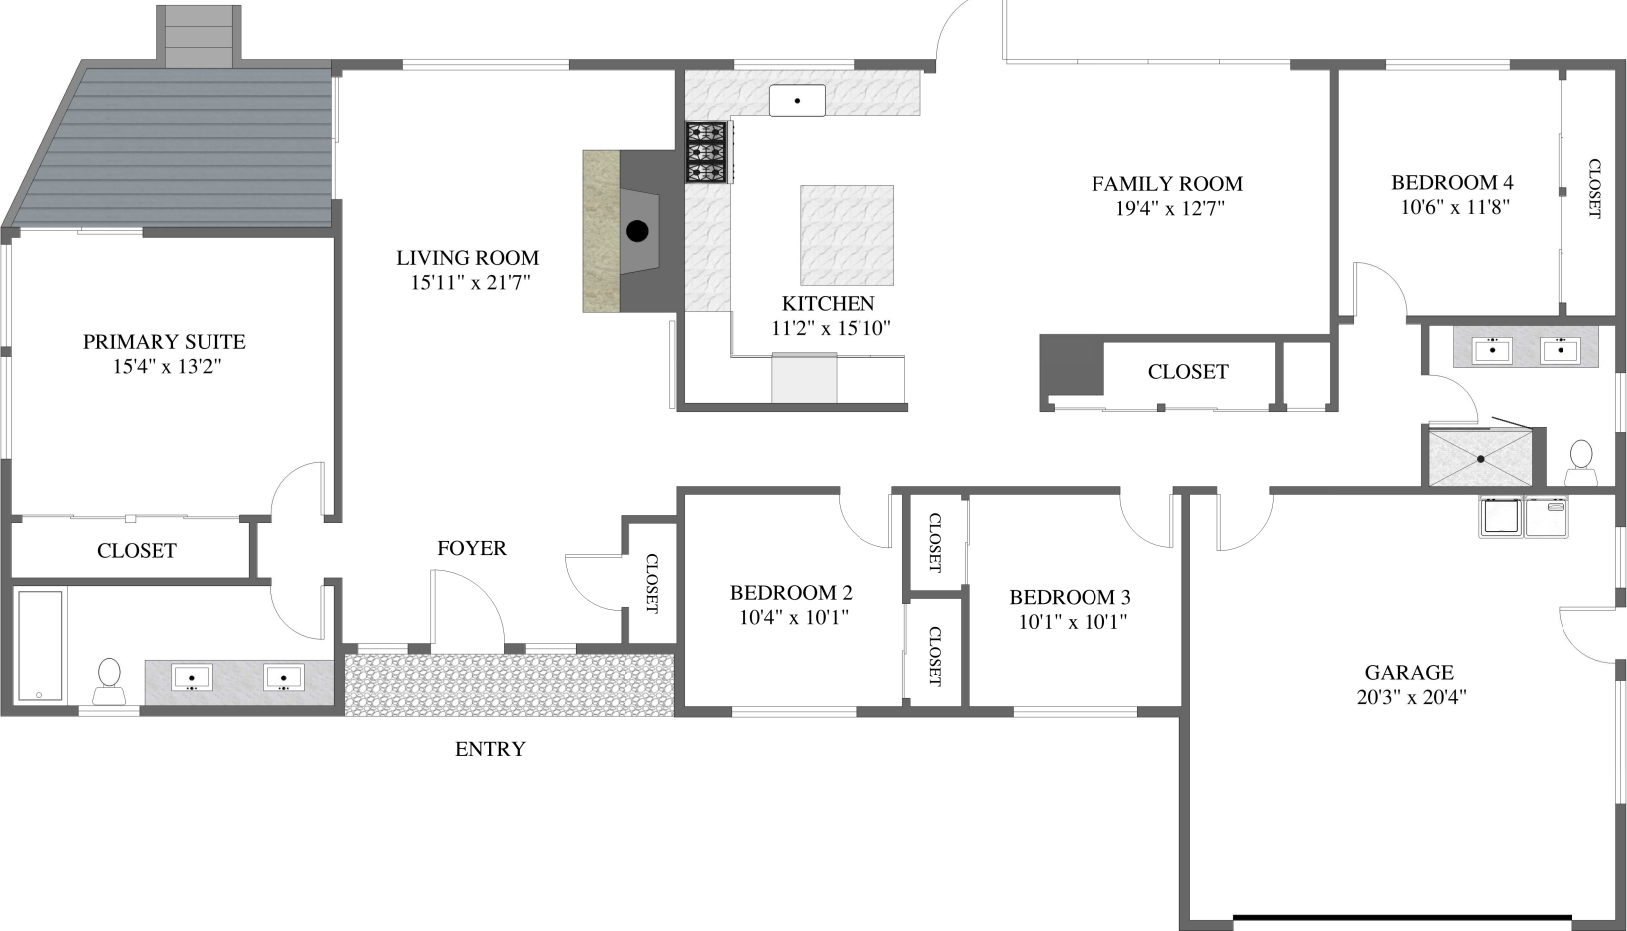

2609 MONTROSE PL SANTA BARBARA, CA 93105

Residence gross square footage.....2,027

Garage gross square footage.....438

**COVERED
OUTDOOR
KITCHEN**

LOCATION NOT EXACT

ARMCS
mark@armcs.biz
805-448-1032
Drawings are represented as accurate however no guarantee is made as to accuracy of any information. All measurements and square footages are approximate.